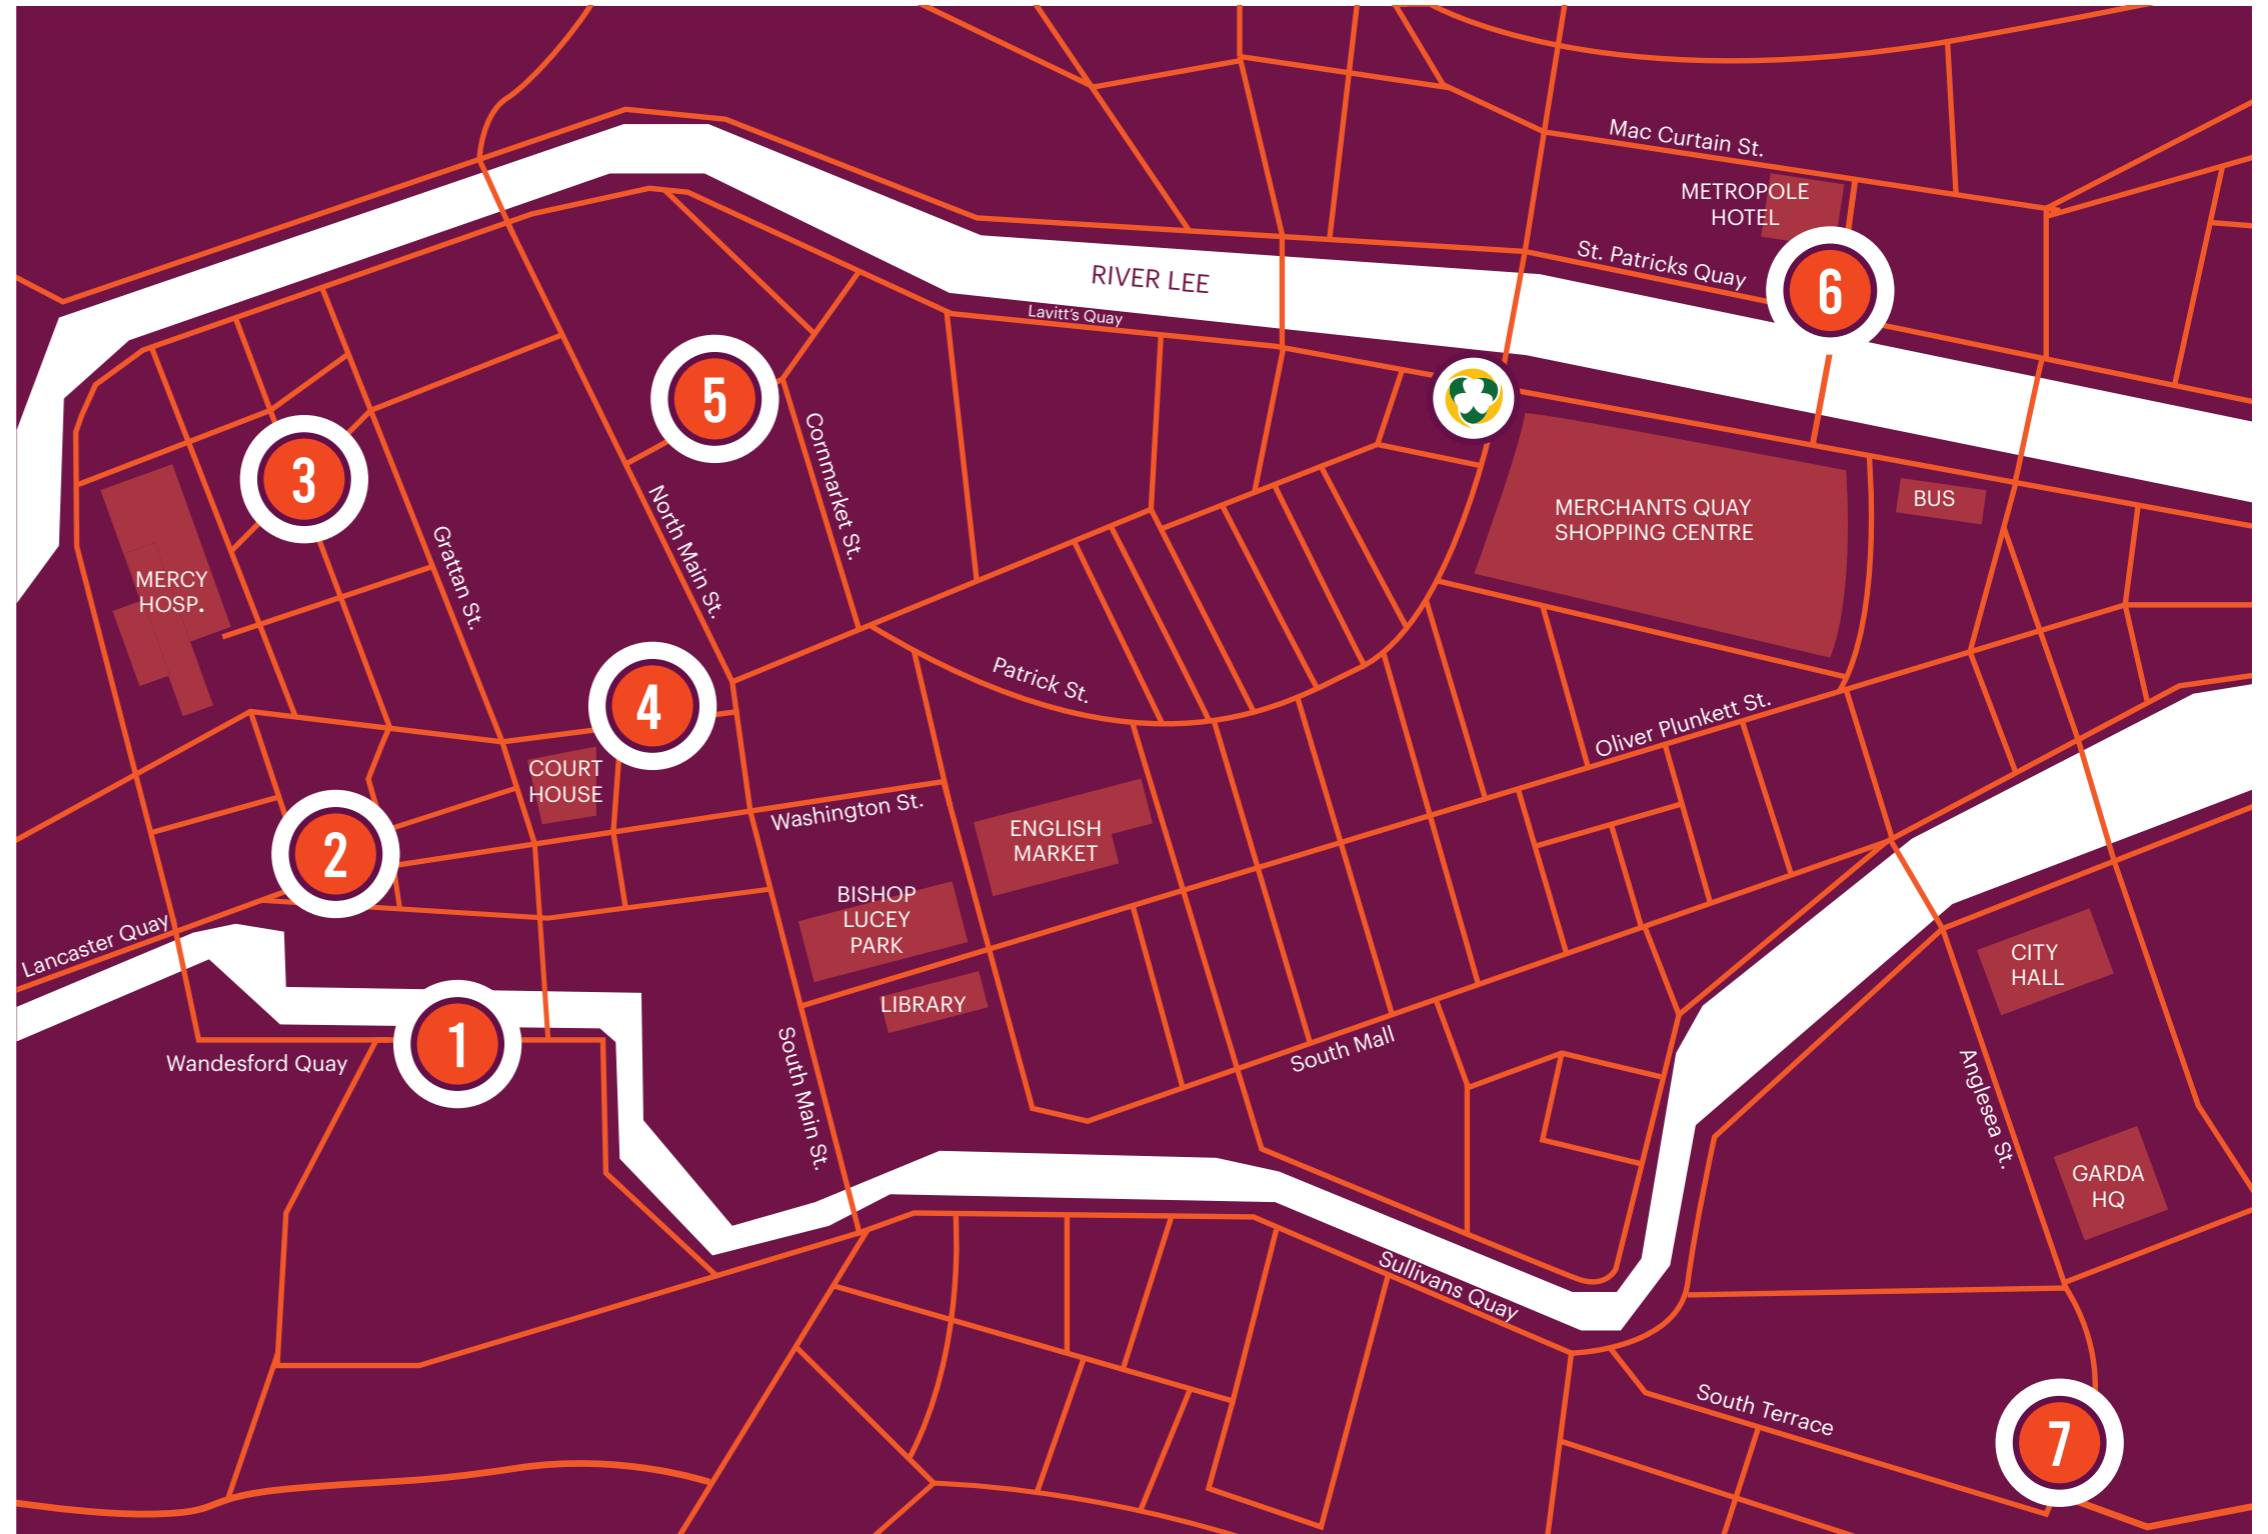

ARDÚ

STREET ART MAP CORK CITY

ARTISTS

- 1. DEIRDRE BREEN**
WANDESFORD QUAY
- 2. MASER**
KINO, WASHINGTON ST.
- 3. JAMES EARLEY**
HENRY STREET
- 4. GARRETH JOYCE**
LIBERTY STREET
- 5. PETER MARTIN**
KYLE STREET
- 6. SHANE O'DRISCOLL**
HARLEY STREET
- 7. ACHES**
ANGLESEA STREET

This map is a walking tour guide to this year's mural locations throughout the city.

AN ONLINE AUDIO TOUR IS AVAILABLE AT:
WWW.ARDUCORK.IE

Social media:

-  [@ardustreetart](https://www.instagram.com/ardustreetart)
-  [@ardustreetart](https://twitter.com/ardustreetart)
- [#ardustreetart](https://www.facebook.com/ardustreetart)